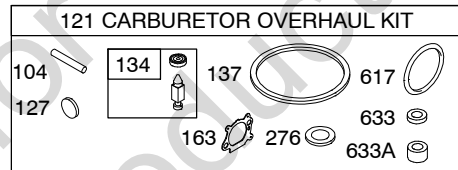

124L00

1319 WARNING LABEL

REQUIRED when replacing parts with warning labels affixed.

1058 OPERATOR'S MANUAL

1330 REPAIR MANUAL

Illustrations cover a range of engines. Parts shown without corresponding text may not be used on your specific engine.
3976-2 Assemblies include all parts shown in frames. **05/08/2009**