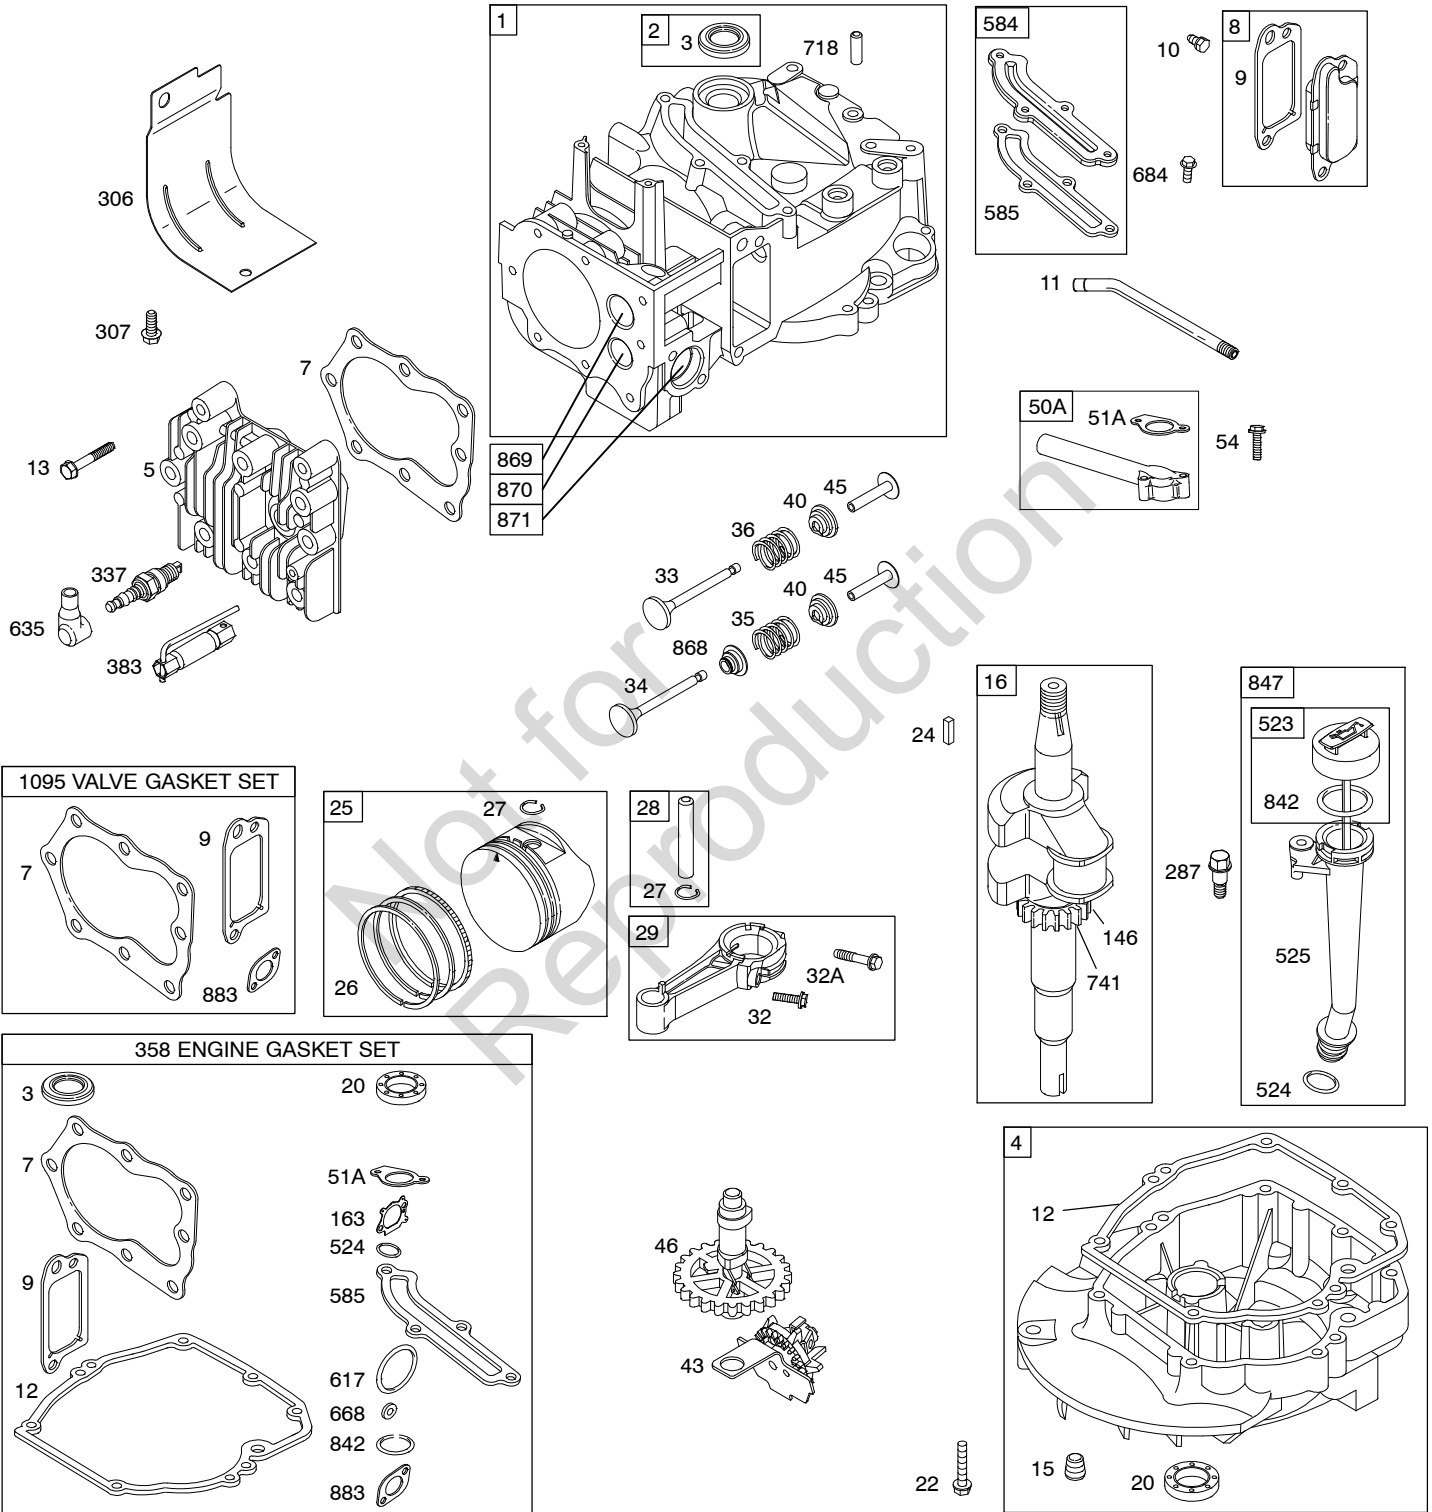

Illustrated Parts List

Model Series

124L00

TYPE NUMBERS
0112 through 4947.

TABLE OF CONTENTS

Air Cleaner	4
Alternator	6
Blower Housing/Shrouds	5
Camshaft	2
Carburetor	3
Controls	4
Crankshaft	2
Cylinder	2
Electric Starter	6
Electrical	6
Engine Sump	2
Exhaust System	4
Flywheel	6
Flywheel Brake	4
Fuel Supply	3
Governor Spring	4
Ignition	6
Kits/Gaskets	2 & 3
Lubrication	2
Piston Group	2
Rewind Starter	5
Valves	2

124L00

1319 WARNING LABEL

REQUIRED when replacing parts with warning labels affixed.

1058 OPERATOR'S MANUAL

1330 REPAIR MANUAL

Illustrations cover a range of engines. Parts shown without corresponding text may not be used on your specific engine.
3976-2 Assemblies include all parts shown in frames. **05/08/2009**