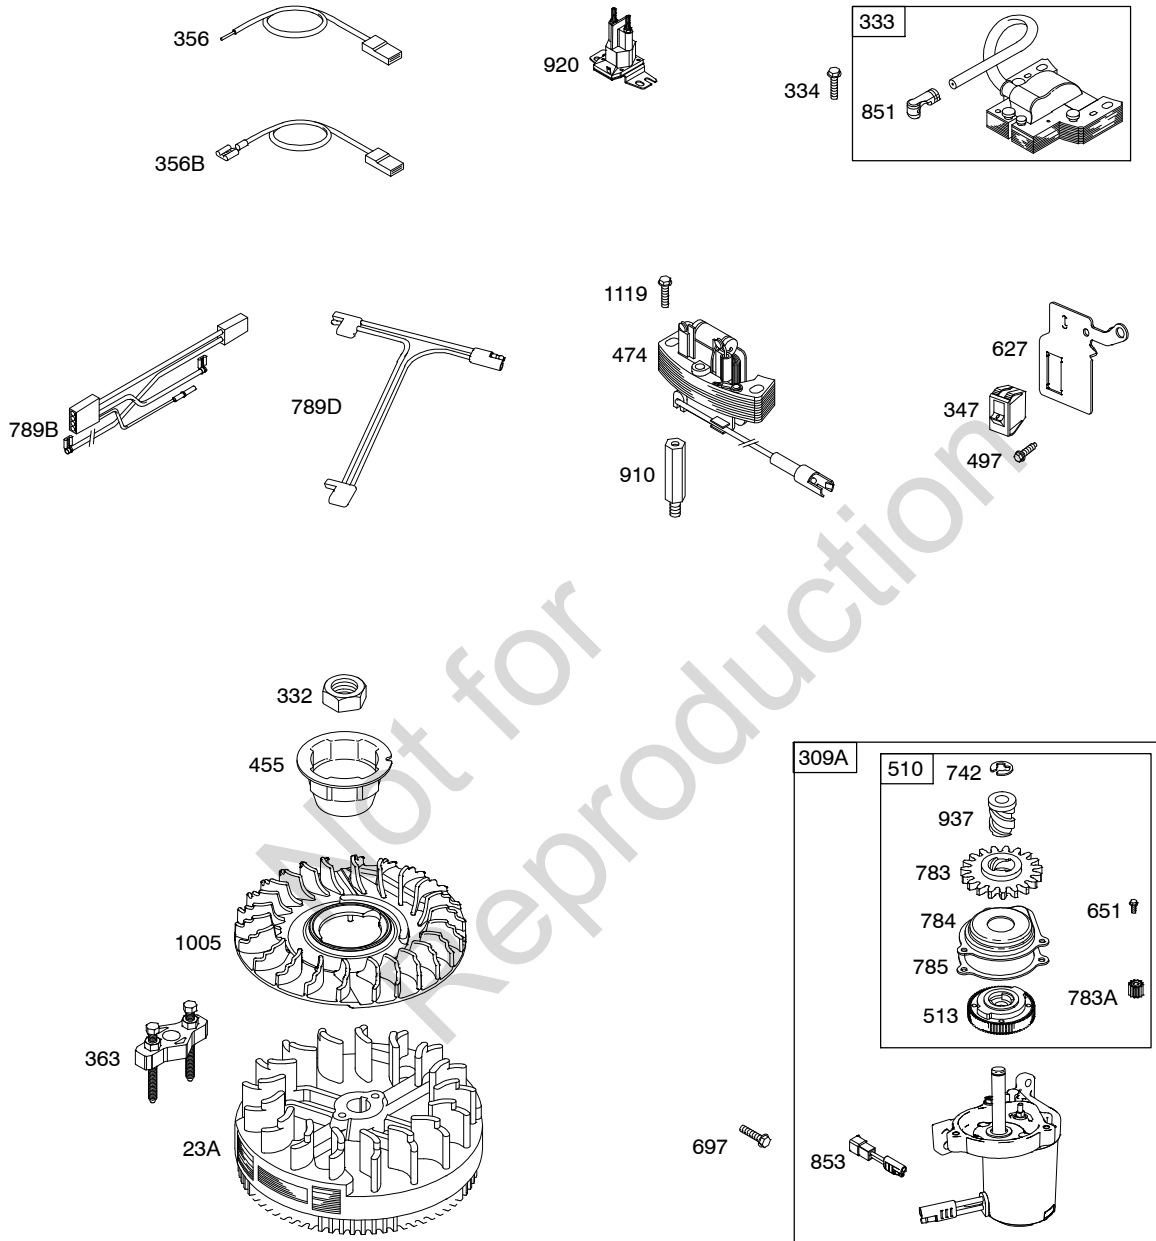

Illustrations cover a range of engines. Parts shown without corresponding text may not be used on your specific engine.
3976-5 Assemblies include all parts shown in frames. 05/08/2009

REF. NO.	PART NO.	DESCRIPTION	REF. NO.	PART NO.	DESCRIPTION	REF. NO.	PART NO.	DESCRIPTION	
1	697322	Cylinder Assembly	22	691092	Screw (Crankcase Cover/ Sump)	26	797304	Ring Set (Standard) (Used After Code Date 09041600).	
2	399269	Kit-Bushing/Seal (Magneto Side)	23A	691992	Flywheel Used on Type No(s). 0120, 0121, 0124, 0130, 0133, 0134, 0153, 0154, 0165, 0166, 0530.			----- Note ----- 795431 Ring Set (Standard) (Used After Code Date 07090300 and Before Code Date 09041700).	
3	*299819S	Seal-Oil (Magneto Side)			----- Note ----- 691987 Flywheel Used on Type No(s). 0112, 0115, 0126, 0127, 0128, 0645, 0650, 0212, 0975, 1103, 1306, 1307, 4115, 4650, 4947.			791098 Ring Set (Standard) (Used Before Code Date 07090400).	
4	493279	Sump-Engine	24	222698S	Key-Flywheel			797305 Ring Set (.020" Oversize) (Used After Code Date 09041600).	
5	691160	Head-Cylinder	25	797302	Piston Assembly (Standard) (Used After Code Date 09041600).			795432 Ring Set (.020" Oversize) (Used After Code Date 07090300 and Before Code Date 09041700).	
7	*Ø692249	Gasket-Cylinder Head			----- Note ----- 795429 Piston Assembly (Standard) (Used After Code Date 07090300 and Before Code Date 09041700).			791324 Ring Set (.020" Oversize) (Used Before Code Date 07090400).	
8	695250	Breather Assembly			791097 Piston Assembly (Standard) (Used Before Code Date 07090400).	27	691588	Lock-Piston Pin (Used After Code Date 09041600).	
9	*Ø696125	Gasket-Breather			797303 Piston Assembly (.020" Oversize) (Used After Code Date 09041600).			----- Note ----- 691866 Lock-Piston Pin (Used Before Code Date 09041700).	
10	691125	Screw (Breather Assembly)			795430 Piston Assembly (.020" Oversize) (Used After Code Date 07090300 and Before Code Date 09041700).			499423 Pin-Piston (Used Before Code Date 09041700).	
11	691781	Tube-Breather			791326 Piston Assembly (.020" Oversize) (Used Before Code Date 07090400).	28	298909	Pin-Piston (Used After Code Date 09041600).	
12	*692232	Gasket-Crankcase						----- Note ----- 499424 Rod- Connecting (Used Before Code Date 09041700).	
13	690912	Screw (Cylinder Head)							
15	691680	Plug-Oil Drain (Square Socket)							
16	691455	Crankshaft Used on Type No(s). 0121, 0133, 0530. ----- Note ----- 696009 Crankshaft Used on Type No(s). 0126, 0127, 0128, 0212. 691450 Crankshaft Used on Type No(s). 0645, 0650, 0947, 0975, 1103, 1306, 1307, 4650, 4947. 691452 Crankshaft Used on Type No(s). 0115, 4115. 694849 Crankshaft Used on Type No(s). 0120, 0124. 691451 Crankshaft Used on Type No(s). 0112, 0130, 0153, 0165. 694850 Crankshaft Used on Type No(s). 0154, 0166. 797372 Crankshaft Used on Type No(s). 0134.							
20	*399781S	Seal-Oil (PTO Side)							