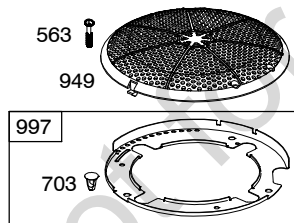

Illustrated Parts List

Model Series

124L00

TYPE NUMBERS
0112 through 4947.

TABLE OF CONTENTS

Air Cleaner	4
Alternator	6
Blower Housing/Shrouds	5
Camshaft	2
Carburetor	3
Controls	4
Crankshaft	2
Cylinder	2
Electric Starter	6
Electrical	6
Engine Sump	2
Exhaust System	4
Flywheel	6
Flywheel Brake	4
Fuel Supply	3
Governor Spring	4
Ignition	6
Kits/Gaskets	2 & 3
Lubrication	2
Piston Group	2
Rewind Starter	5
Valves	2

124L00

1319 WARNING LABEL

REQUIRED when replacing parts with warning labels affixed.

1058 OPERATOR'S MANUAL

1330 REPAIR MANUAL

Illustrations cover a range of engines. Parts shown without corresponding text may not be used on your specific engine.
3976-2 Assemblies include all parts shown in frames. **05/08/2009**

Illustrations cover a range of engines. Parts shown without corresponding text may not be used on your specific engine.
 3976-3 Assemblies include all parts shown in frames. 05/08/2009

124L00

Illustrations cover a range of engines. Parts shown without corresponding text may not be used on your specific engine.