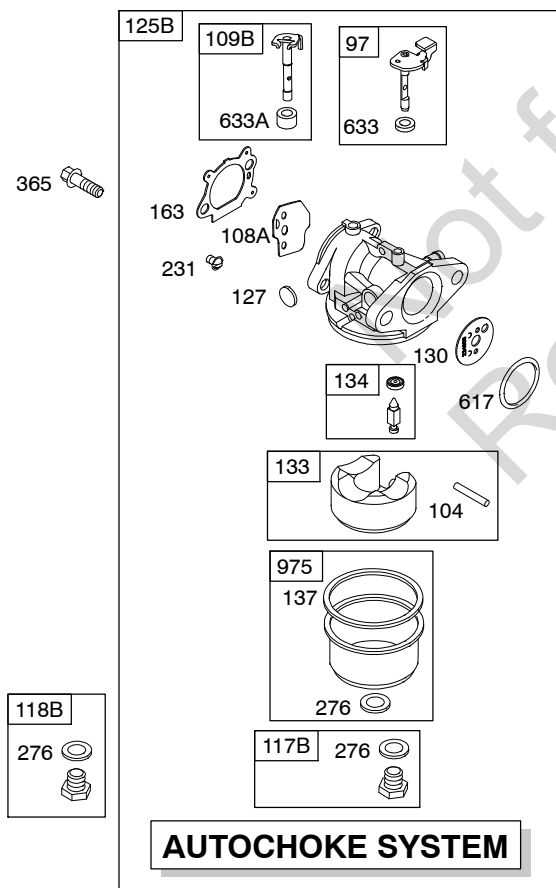

Illustrated Parts List

Model Series

124L00

TYPE NUMBERS
0112 through 4947.

TABLE OF CONTENTS

Air Cleaner	4
Alternator	6
Blower Housing/Shrouds	5
Camshaft	2
Carburetor	3
Controls	4
Crankshaft	2
Cylinder	2
Electric Starter	6
Electrical	6
Engine Sump	2
Exhaust System	4
Flywheel	6
Flywheel Brake	4
Fuel Supply	3
Governor Spring	4
Ignition	6
Kits/Gaskets	2 & 3
Lubrication	2
Piston Group	2
Rewind Starter	5
Valves	2

124L00

1319 WARNING LABEL

REQUIRED when replacing parts with warning labels affixed.

1058 OPERATOR'S MANUAL

1330 REPAIR MANUAL

Illustrations cover a range of engines. Parts shown without corresponding text may not be used on your specific engine.
3976-2 Assemblies include all parts shown in frames. **05/08/2009**