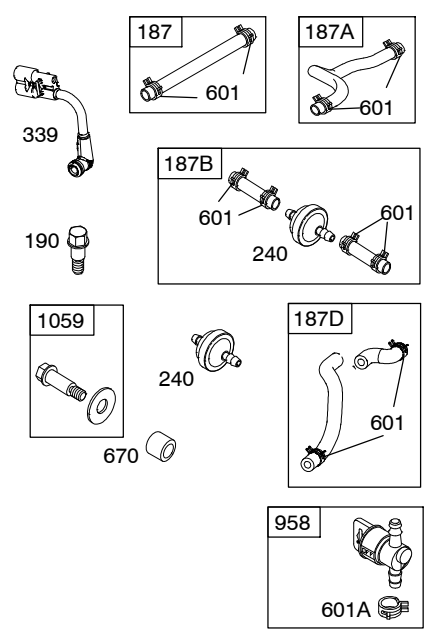

Illustrated Parts List

Model Series

124L00

TYPE NUMBERS
0112 through 4947.

TABLE OF CONTENTS

Air Cleaner	4
Alternator	6
Blower Housing/Shrouds	5
Camshaft	2
Carburetor	3
Controls	4
Crankshaft	2
Cylinder	2
Electric Starter	6
Electrical	6
Engine Sump	2
Exhaust System	4
Flywheel	6
Flywheel Brake	4
Fuel Supply	3
Governor Spring	4
Ignition	6
Kits/Gaskets	2 & 3
Lubrication	2
Piston Group	2
Rewind Starter	5
Valves	2

124L00

1319 WARNING LABEL

REQUIRED when replacing parts with warning labels affixed.

1058 OPERATOR'S MANUAL

1330 REPAIR MANUAL

Illustrations cover a range of engines. Parts shown without corresponding text may not be used on your specific engine.
3976-2 Assemblies include all parts shown in frames. **05/08/2009**

Illustrations cover a range of engines. Parts shown without corresponding text may not be used on your specific engine.
 3976-3 Assemblies include all parts shown in frames. 05/08/2009

124L00

Illustrations cover a range of engines. Parts shown without corresponding text may not be used on your specific engine.