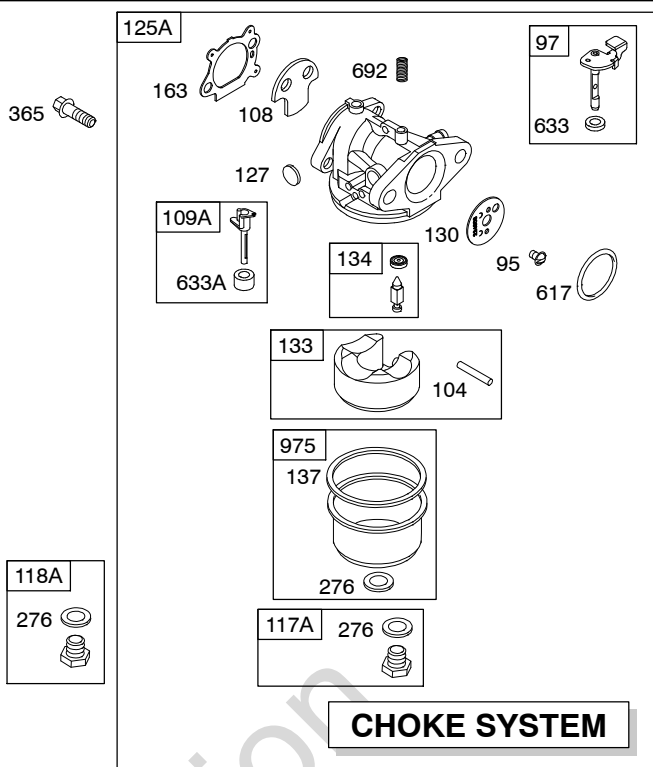

Illustrated Parts List

Model Series

124L00

TYPE NUMBERS
0112 through 4947.

TABLE OF CONTENTS

Air Cleaner	4
Alternator	6
Blower Housing/Shrouds	5
Camshaft	2
Carburetor	3
Controls	4
Crankshaft	2
Cylinder	2
Electric Starter	6
Electrical	6
Engine Sump	2
Exhaust System	4
Flywheel	6
Flywheel Brake	4
Fuel Supply	3
Governor Spring	4
Ignition	6
Kits/Gaskets	2 & 3
Lubrication	2
Piston Group	2
Rewind Starter	5
Valves	2

124L00

1319 WARNING LABEL

REQUIRED when replacing parts with warning labels affixed.

1058 OPERATOR'S MANUAL

1330 REPAIR MANUAL

Illustrations cover a range of engines. Parts shown without corresponding text may not be used on your specific engine.
3976-2 Assemblies include all parts shown in frames. **05/08/2009**