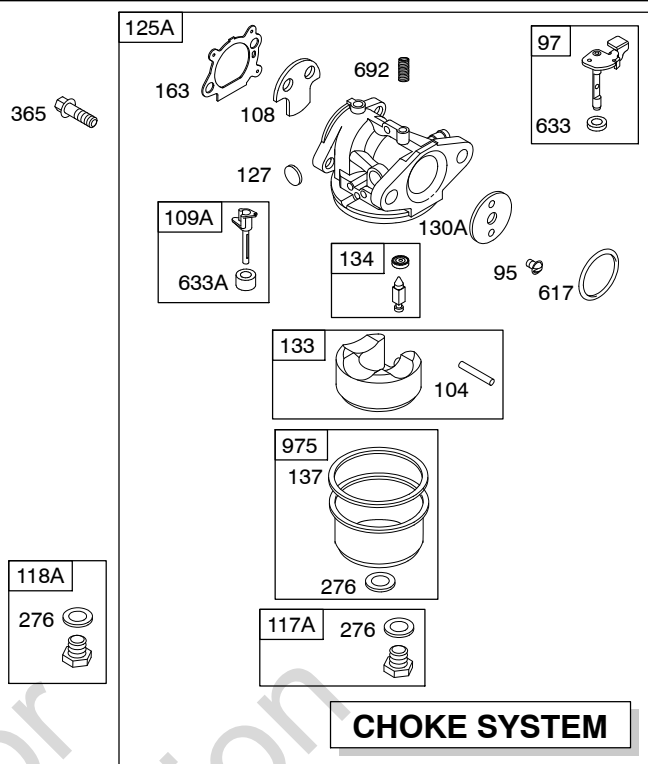

Illustrated Parts List

Model Series

125K00

TYPE NUMBERS
0005 through 3711.

TABLE OF CONTENTS

Alternator	4
Air Cleaner	4
Blower Housing/Shrouds	5
Camshaft	2
Carburetor	3
Controls	4
Crankshaft	2
Cylinder	2
Electric Starter	6
Electrical	4
Engine Sump	2
Exhaust System	4
Flywheel	6
Flywheel Brake	4
Fuel Supply	3
Governor Spring	4
Ignition	4
Kits/Gaskets	2 & 3
Lubrication	2
Piston Group	2
Rewind Starter	6
Valves	2

125K00

1319 WARNING LABEL

REQUIRED when replacing parts with warning labels affixed.

1058 OPERATOR'S MANUAL

1330 REPAIR MANUAL

1019 LABEL KIT

Illustrations cover a range of engines. Parts shown without corresponding text may not be used on your specific engine.
 5482-2 Assemblies include all parts shown in frames. 12/14/2009

125K00

Illustrations cover a range of engines. Parts shown without corresponding text may not be used on your specific engine.
5482-4 Assemblies include all parts shown in frames. **12/14/2009**

1036 EMISSIONS LABEL