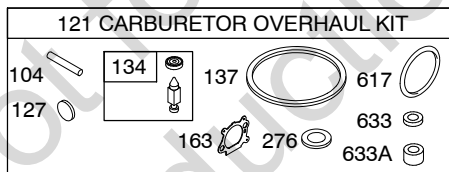

125K00

1319 WARNING LABEL

REQUIRED when replacing parts with warning labels affixed.

1058 OPERATOR'S MANUAL

1330 REPAIR MANUAL

1019 LABEL KIT

Illustrations cover a range of engines. Parts shown without corresponding text may not be used on your specific engine.
 5482-2 Assemblies include all parts shown in frames. 12/14/2009