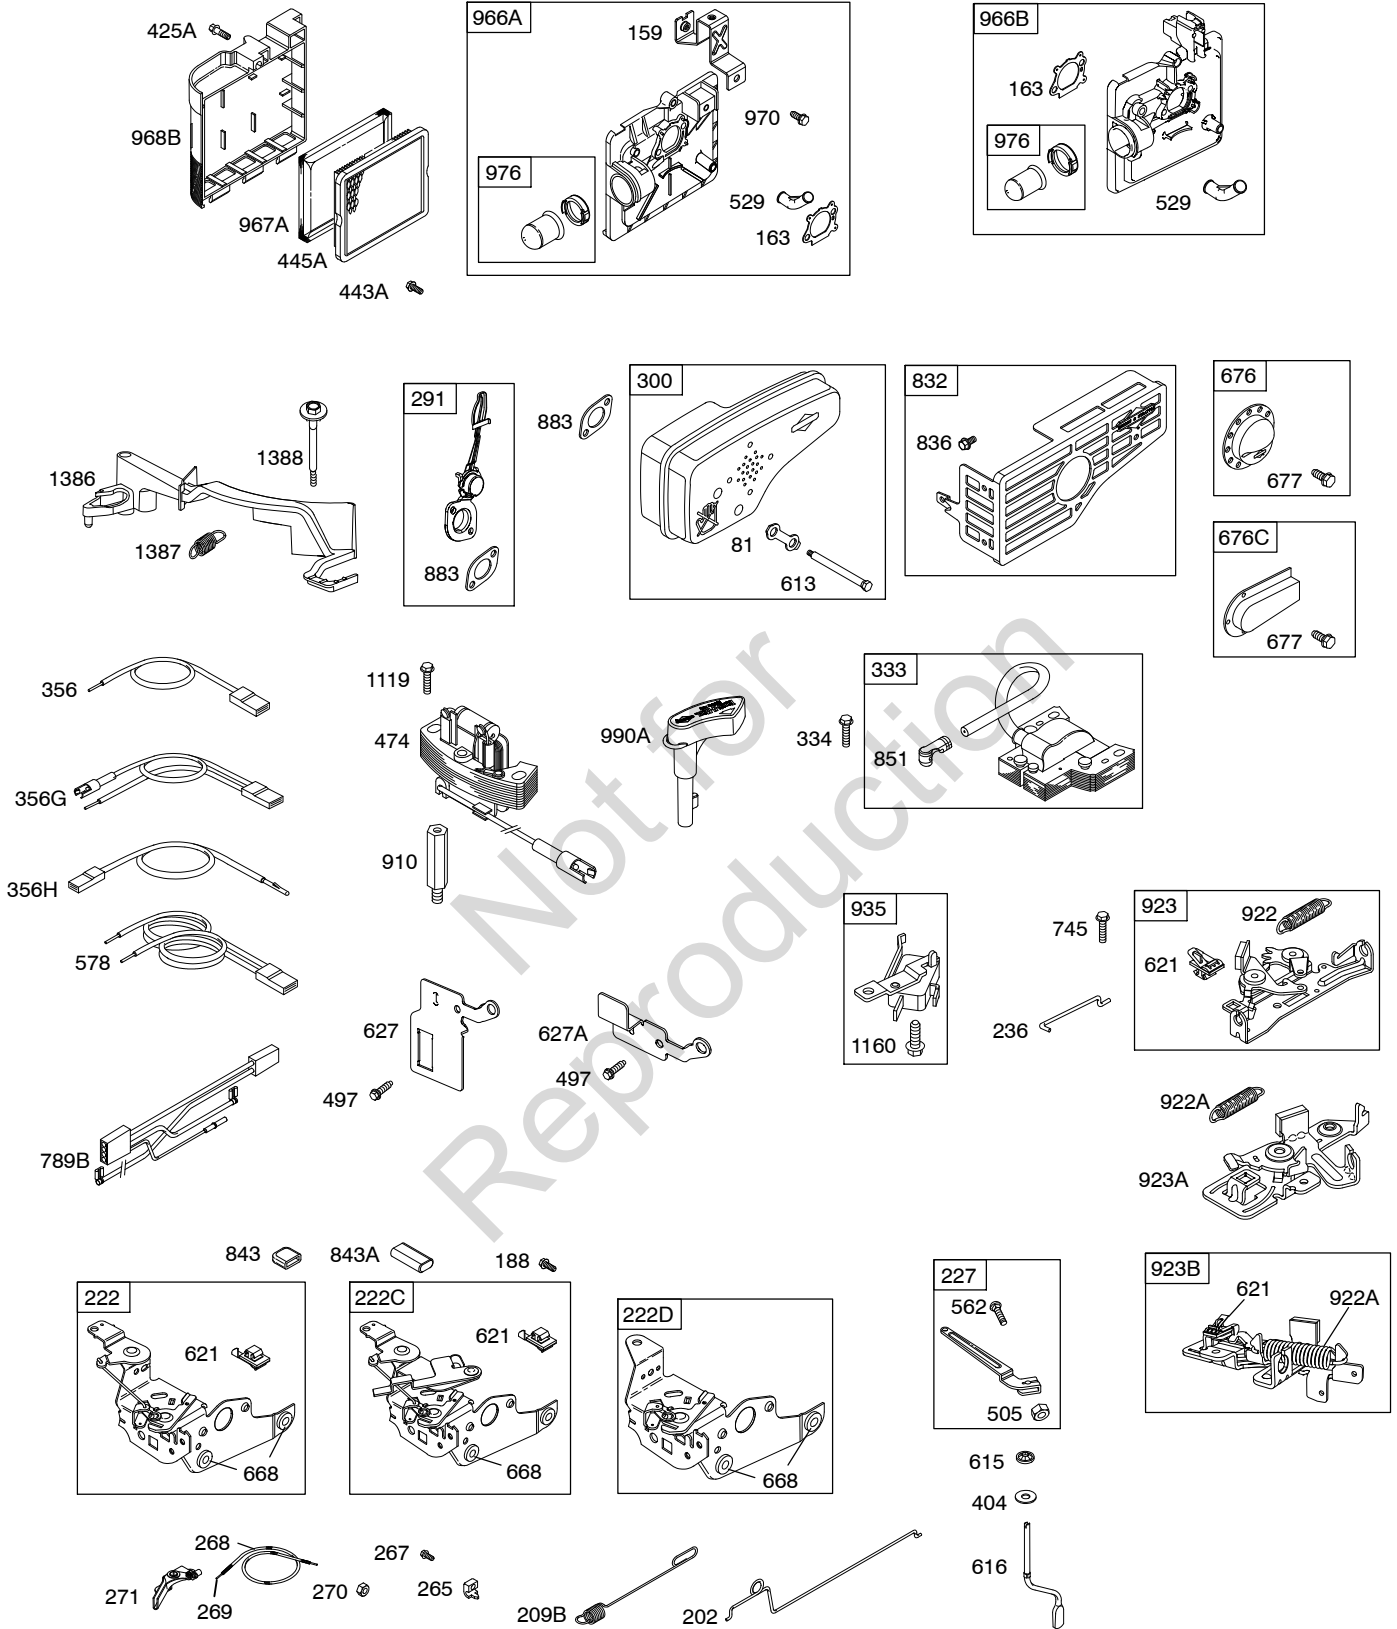

Illustrated Parts List

Model Series

125K00

TYPE NUMBERS
0005 through 3711.

TABLE OF CONTENTS

Alternator	4
Air Cleaner	4
Blower Housing/Shrouds	5
Camshaft	2
Carburetor	3
Controls	4
Crankshaft	2
Cylinder	2
Electric Starter	6
Electrical	4
Engine Sump	2
Exhaust System	4
Flywheel	6
Flywheel Brake	4
Fuel Supply	3
Governor Spring	4
Ignition	4
Kits/Gaskets	2 & 3
Lubrication	2
Piston Group	2
Rewind Starter	6
Valves	2

125K00

1319 WARNING LABEL

REQUIRED when replacing parts with warning labels affixed.

1058 OPERATOR'S MANUAL

1330 REPAIR MANUAL

1019 LABEL KIT

Illustrations cover a range of engines. Parts shown without corresponding text may not be used on your specific engine.
 5482-2 Assemblies include all parts shown in frames. 12/14/2009

125K00

Illustrations cover a range of engines. Parts shown without corresponding text may not be used on your specific engine.
5482-4 Assemblies include all parts shown in frames. **12/14/2009**

1036 EMISSIONS LABEL