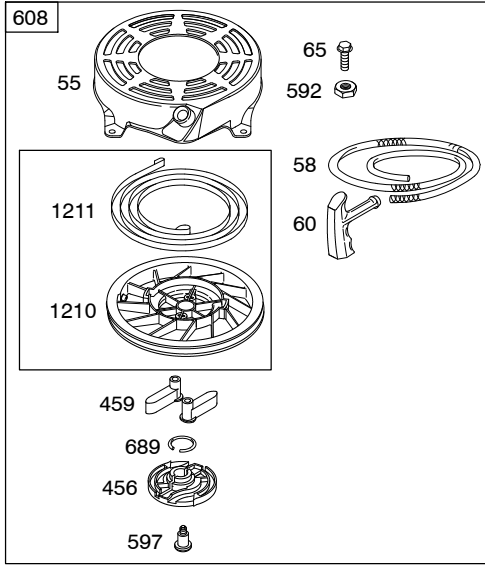

Illustrated Parts List

Model Series

125K00

TYPE NUMBERS
0005 through 3711.

TABLE OF CONTENTS

Alternator	4
Air Cleaner	4
Blower Housing/Shrouds	5
Camshaft	2
Carburetor	3
Controls	4
Crankshaft	2
Cylinder	2
Electric Starter	6
Electrical	4
Engine Sump	2
Exhaust System	4
Flywheel	6
Flywheel Brake	4
Fuel Supply	3
Governor Spring	4
Ignition	4
Kits/Gaskets	2 & 3
Lubrication	2
Piston Group	2
Rewind Starter	6
Valves	2

125K00

1319 WARNING LABEL

REQUIRED when replacing parts with warning labels affixed.

1058 OPERATOR'S MANUAL

1330 REPAIR MANUAL

1019 LABEL KIT

Illustrations cover a range of engines. Parts shown without corresponding text may not be used on your specific engine.
 5482-2 Assemblies include all parts shown in frames. 12/14/2009

125K00

Illustrations cover a range of engines. Parts shown without corresponding text may not be used on your specific engine.
5482-4 Assemblies include all parts shown in frames. **12/14/2009**

1036 EMISSIONS LABEL

Illustrations cover a range of engines. Parts shown without corresponding text may not be used on your specific engine.
 5482-5 Assemblies include all parts shown in frames. 12/14/2009

Illustrations cover a range of engines. Parts shown without corresponding text may not be used on your specific engine.
 5482-6 Assemblies include all parts shown in frames. 12/14/2009