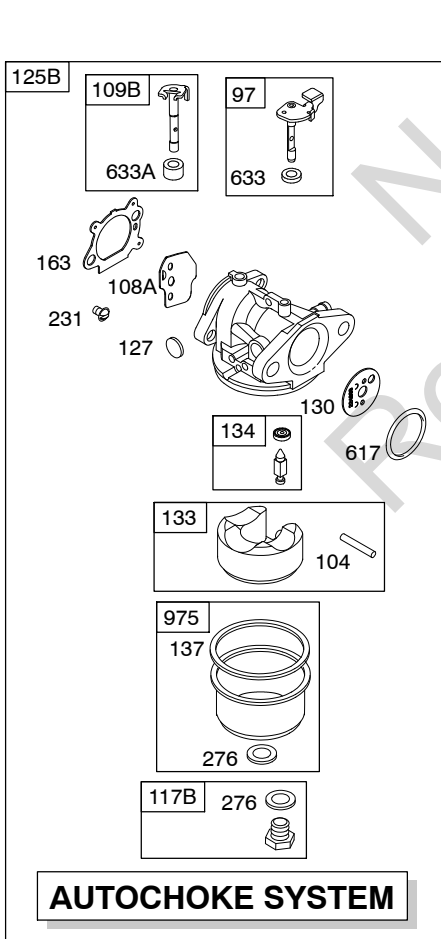

Illustrated Parts List

Model Series

125K00

TYPE NUMBERS
0005 through 3711.

TABLE OF CONTENTS

Alternator	4
Air Cleaner	4
Blower Housing/Shrouds	5
Camshaft	2
Carburetor	3
Controls	4
Crankshaft	2
Cylinder	2
Electric Starter	6
Electrical	4
Engine Sump	2
Exhaust System	4
Flywheel	6
Flywheel Brake	4
Fuel Supply	3
Governor Spring	4
Ignition	4
Kits/Gaskets	2 & 3
Lubrication	2
Piston Group	2
Rewind Starter	6
Valves	2

125K00

1319 WARNING LABEL

REQUIRED when replacing parts with warning labels affixed.

1058 OPERATOR'S MANUAL

1330 REPAIR MANUAL

1019 LABEL KIT

Illustrations cover a range of engines. Parts shown without corresponding text may not be used on your specific engine.
 5482-2 Assemblies include all parts shown in frames. 12/14/2009

125K00

Illustrations cover a range of engines. Parts shown without corresponding text may not be used on your specific engine.
5482-4 Assemblies include all parts shown in frames. **12/14/2009**

1036 EMISSIONS LABEL