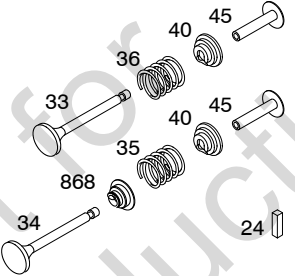

Illustrated Parts List

Model Series

125K00

TYPE NUMBERS
0005 through 3711.

TABLE OF CONTENTS

Alternator	4
Air Cleaner	4
Blower Housing/Shrouds	5
Camshaft	2
Carburetor	3
Controls	4
Crankshaft	2
Cylinder	2
Electric Starter	6
Electrical	4
Engine Sump	2
Exhaust System	4
Flywheel	6
Flywheel Brake	4
Fuel Supply	3
Governor Spring	4
Ignition	4
Kits/Gaskets	2 & 3
Lubrication	2
Piston Group	2
Rewind Starter	6
Valves	2

125K00

1319 WARNING LABEL

REQUIRED when replacing parts with warning labels affixed.

1058 OPERATOR'S MANUAL

1330 REPAIR MANUAL

1019 LABEL KIT

Illustrations cover a range of engines. Parts shown without corresponding text may not be used on your specific engine.
 5482-2 Assemblies include all parts shown in frames. 12/14/2009

125K00

Illustrations cover a range of engines. Parts shown without corresponding text may not be used on your specific engine.
5482-4 Assemblies include all parts shown in frames. **12/14/2009**

1036 EMISSIONS LABEL