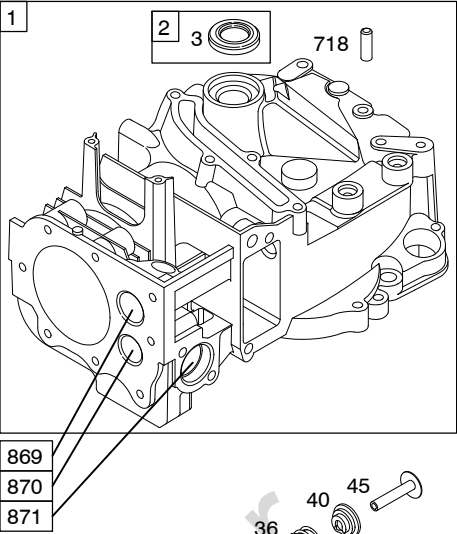

Illustrated Parts List

Model Series

125K00

TYPE NUMBERS
0005 through 3711.

TABLE OF CONTENTS

Alternator	4
Air Cleaner	4
Blower Housing/Shrouds	5
Camshaft	2
Carburetor	3
Controls	4
Crankshaft	2
Cylinder	2
Electric Starter	6
Electrical	4
Engine Sump	2
Exhaust System	4
Flywheel	6
Flywheel Brake	4
Fuel Supply	3
Governor Spring	4
Ignition	4
Kits/Gaskets	2 & 3
Lubrication	2
Piston Group	2
Rewind Starter	6
Valves	2

125K00

1319 WARNING LABEL

REQUIRED when replacing parts with warning labels affixed.

1058 OPERATOR'S MANUAL

1330 REPAIR MANUAL

1019 LABEL KIT

Illustrations cover a range of engines. Parts shown without corresponding text may not be used on your specific engine.
 5482-2 Assemblies include all parts shown in frames. 12/14/2009

125K00

Illustrations cover a range of engines. Parts shown without corresponding text may not be used on your specific engine.
5482-4 Assemblies include all parts shown in frames. **12/14/2009**

1036 EMISSIONS LABEL