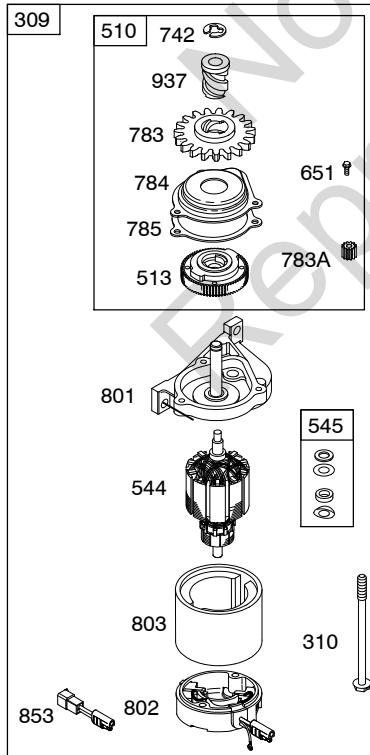

Illustrated Parts List

Model Series

125K00

TYPE NUMBERS
0005 through 3711.

TABLE OF CONTENTS

Alternator	4
Air Cleaner	4
Blower Housing/Shrouds	5
Camshaft	2
Carburetor	3
Controls	4
Crankshaft	2
Cylinder	2
Electric Starter	6
Electrical	4
Engine Sump	2
Exhaust System	4
Flywheel	6
Flywheel Brake	4
Fuel Supply	3
Governor Spring	4
Ignition	4
Kits/Gaskets	2 & 3
Lubrication	2
Piston Group	2
Rewind Starter	6
Valves	2

125K00

1319 WARNING LABEL

REQUIRED when replacing parts with warning labels affixed.

1058 OPERATOR'S MANUAL

1330 REPAIR MANUAL

1019 LABEL KIT

Illustrations cover a range of engines. Parts shown without corresponding text may not be used on your specific engine.
 5482-2 Assemblies include all parts shown in frames. 12/14/2009

125K00

Illustrations cover a range of engines. Parts shown without corresponding text may not be used on your specific engine.
5482-4 Assemblies include all parts shown in frames. **12/14/2009**

1036 EMISSIONS LABEL

Illustrations cover a range of engines. Parts shown without corresponding text may not be used on your specific engine.
 5482-5 Assemblies include all parts shown in frames. 12/14/2009

Illustrations cover a range of engines. Parts shown without corresponding text may not be used on your specific engine.
 5482-6 Assemblies include all parts shown in frames. 12/14/2009