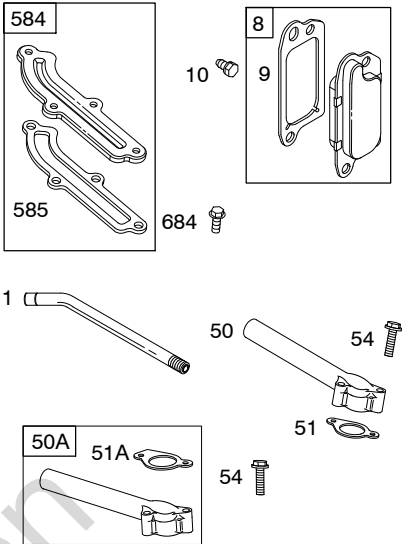

Illustrated Parts List

Model Series

125K00

TYPE NUMBERS
0005 through 3711.

TABLE OF CONTENTS

Alternator	4
Air Cleaner	4
Blower Housing/Shrouds	5
Camshaft	2
Carburetor	3
Controls	4
Crankshaft	2
Cylinder	2
Electric Starter	6
Electrical	4
Engine Sump	2
Exhaust System	4
Flywheel	6
Flywheel Brake	4
Fuel Supply	3
Governor Spring	4
Ignition	4
Kits/Gaskets	2 & 3
Lubrication	2
Piston Group	2
Rewind Starter	6
Valves	2

125K00

1319 WARNING LABEL

REQUIRED when replacing parts with warning labels affixed.

1058 OPERATOR'S MANUAL

1330 REPAIR MANUAL

1019 LABEL KIT

Illustrations cover a range of engines. Parts shown without corresponding text may not be used on your specific engine.
 5482-2 Assemblies include all parts shown in frames. 12/14/2009

125K00

Illustrations cover a range of engines. Parts shown without corresponding text may not be used on your specific engine.
5482-4 Assemblies include all parts shown in frames. **12/14/2009**

1036 EMISSIONS LABEL