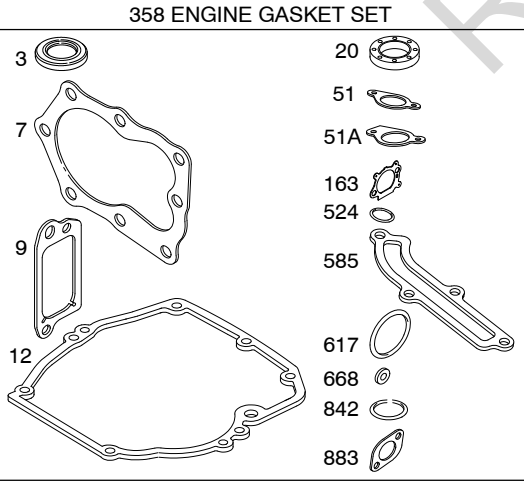

Illustrated Parts List

Model Series

125K00

TYPE NUMBERS
0005 through 3711.

TABLE OF CONTENTS

Alternator	4
Air Cleaner	4
Blower Housing/Shrouds	5
Camshaft	2
Carburetor	3
Controls	4
Crankshaft	2
Cylinder	2
Electric Starter	6
Electrical	4
Engine Sump	2
Exhaust System	4
Flywheel	6
Flywheel Brake	4
Fuel Supply	3
Governor Spring	4
Ignition	4
Kits/Gaskets	2 & 3
Lubrication	2
Piston Group	2
Rewind Starter	6
Valves	2

125K00

1319 WARNING LABEL

REQUIRED when replacing parts with warning labels affixed.

1058 OPERATOR'S MANUAL

1330 REPAIR MANUAL

1019 LABEL KIT

Illustrations cover a range of engines. Parts shown without corresponding text may not be used on your specific engine.
 5482-2 Assemblies include all parts shown in frames. 12/14/2009

125K00

Illustrations cover a range of engines. Parts shown without corresponding text may not be used on your specific engine.
5482-4 Assemblies include all parts shown in frames. **12/14/2009**

1036 EMISSIONS LABEL