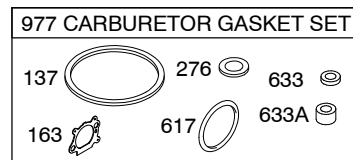

125K00

1319 WARNING LABEL

REQUIRED when replacing parts with warning labels affixed.

1058 OPERATOR'S MANUAL

1330 REPAIR MANUAL

1019 LABEL KIT

Illustrations cover a range of engines. Parts shown without corresponding text may not be used on your specific engine.
 5482-2 Assemblies include all parts shown in frames. 12/14/2009

125K00

Illustrations cover a range of engines. Parts shown without corresponding text may not be used on your specific engine.
5482-4 Assemblies include all parts shown in frames. **12/14/2009**

1036 EMISSIONS LABEL