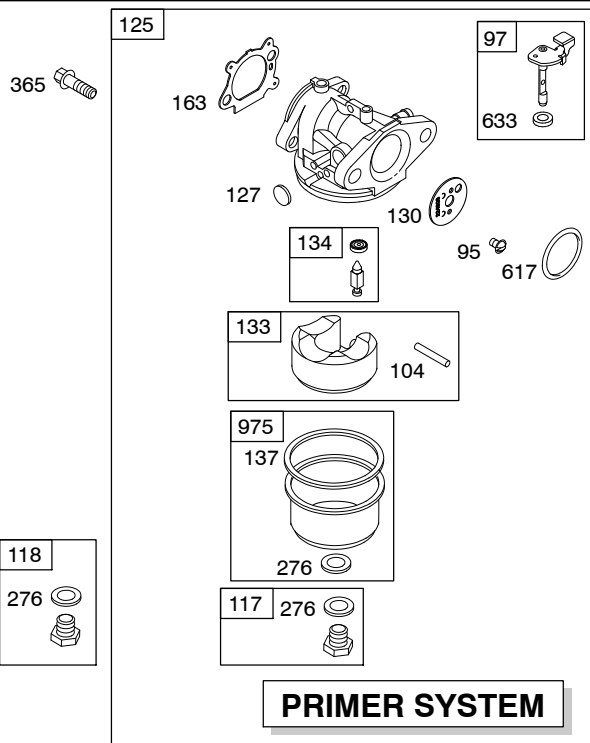

Illustrated Parts List

Model Series

125K00

TYPE NUMBERS
0005 through 3711.

TABLE OF CONTENTS

Alternator	4
Air Cleaner	4
Blower Housing/Shrouds	5
Camshaft	2
Carburetor	3
Controls	4
Crankshaft	2
Cylinder	2
Electric Starter	6
Electrical	4
Engine Sump	2
Exhaust System	4
Flywheel	6
Flywheel Brake	4
Fuel Supply	3
Governor Spring	4
Ignition	4
Kits/Gaskets	2 & 3
Lubrication	2
Piston Group	2
Rewind Starter	6
Valves	2

125K00

1319 WARNING LABEL

REQUIRED when replacing parts with warning labels affixed.

1058 OPERATOR'S MANUAL

1330 REPAIR MANUAL

1019 LABEL KIT

Illustrations cover a range of engines. Parts shown without corresponding text may not be used on your specific engine.
 5482-2 Assemblies include all parts shown in frames. 12/14/2009

125K00

Illustrations cover a range of engines. Parts shown without corresponding text may not be used on your specific engine.
5482-4 Assemblies include all parts shown in frames. **12/14/2009**

1036 EMISSIONS LABEL