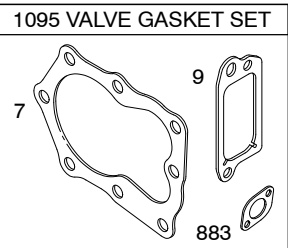

Illustrated Parts List

Model Series

125K00

TYPE NUMBERS
0005 through 3711.

TABLE OF CONTENTS

Alternator	4
Air Cleaner	4
Blower Housing/Shrouds	5
Camshaft	2
Carburetor	3
Controls	4
Crankshaft	2
Cylinder	2
Electric Starter	6
Electrical	4
Engine Sump	2
Exhaust System	4
Flywheel	6
Flywheel Brake	4
Fuel Supply	3
Governor Spring	4
Ignition	4
Kits/Gaskets	2 & 3
Lubrication	2
Piston Group	2
Rewind Starter	6
Valves	2

125K00

1319 WARNING LABEL

REQUIRED when replacing parts with warning labels affixed.

1058 OPERATOR'S MANUAL

1330 REPAIR MANUAL

1019 LABEL KIT

Illustrations cover a range of engines. Parts shown without corresponding text may not be used on your specific engine.
 5482-2 Assemblies include all parts shown in frames. 12/14/2009

125K00

Illustrations cover a range of engines. Parts shown without corresponding text may not be used on your specific engine.
5482-4 Assemblies include all parts shown in frames. **12/14/2009**

1036 EMISSIONS LABEL